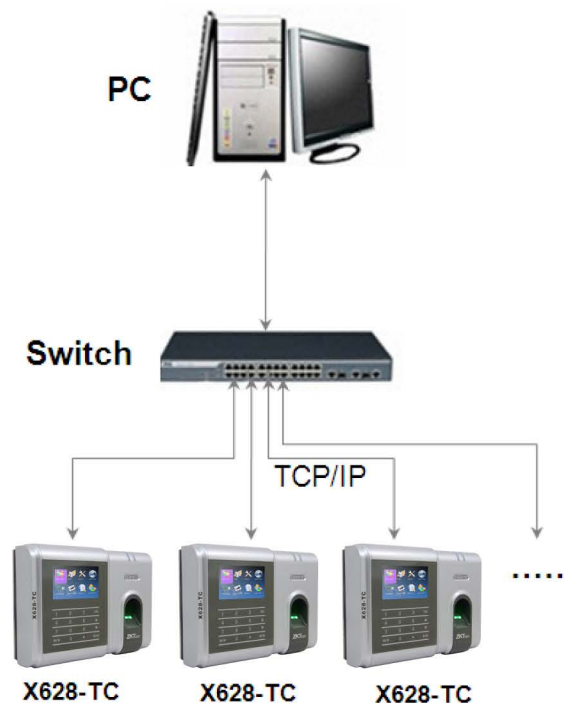

X628-TC

3-inch Fingerprint Time & Attendance Terminal

Introduction:

X628-TC is a 3-inch TFT fingerprint reader for time & attendance application. It features the fastest commercial-based fingerprint matching algorithm and ZK high-performance, high-image quality optical fingerprint sensor. Its intuitive GUI interface and standard functions like Self-Service Query, Automatic Status Switch, and Scheduled-bell make the time management easy and convenient. TCP/IP, RS232/485 and USB-host communication make sure a smooth data transmission between device and PC.

Features:

- * Color TFT screen with GUI Interface for ease of use
- * Stores 3,000 templates and 100,000 transactions
- * Built-in Serial and Ethernet ports
- * Support multi languages
- * Built in Scheduled-bell
- * Audio-Visual indications for acceptance and rejection of valid/invalid fingerprint

Configuration:

Specifications:

Fingerprint Capacity	3000
ID Card Capacity	10,000 (Optional)
Record Capacity	100,000
Display	3-inch Screen
Communication	RS232/485, TCP/IP ,USB-host
Standard Functions	Workcode, SMS, DST, Self-Service Query, Automatic
Optional Functions	Status Switch, Scheduled-bell ID/Mifare/HID, Webserver, External Printer, ADMS, Photo ID
Software	ZKTime 5.0 (Free), ZKTime. Net
Power Supply	DC 5V 2A
Verification Speed	≤0.5 Sec.
Operating Temp.	0°C- 45°C
Operating Humidity	20%-80%
Dimension	190*142*53mm (Length*Width*Thickness)
Net Weight	0.85kg